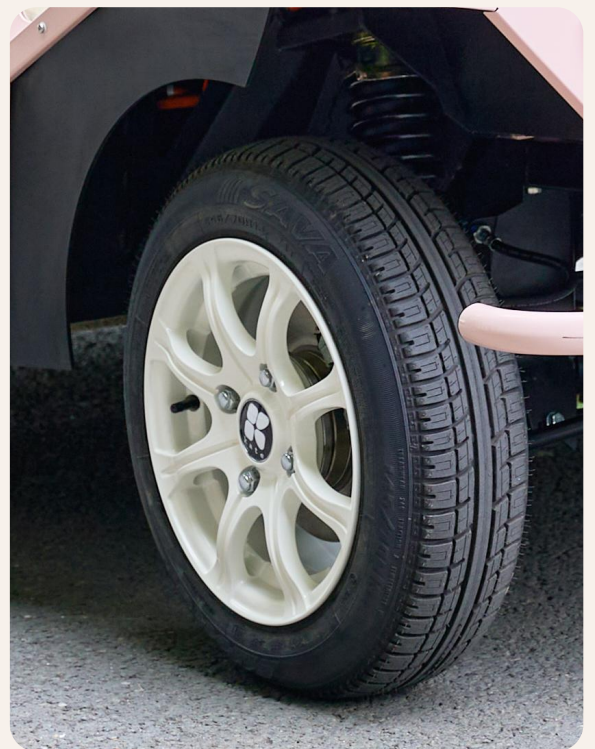

# Rims

Add some personality to your ride with Kate Original rims, available in colors like white, black, and aluminum.

*Customize your model Original*

*ALUMINIUM  
standard*

*WHITE  
optional*

*BLACK  
optional*